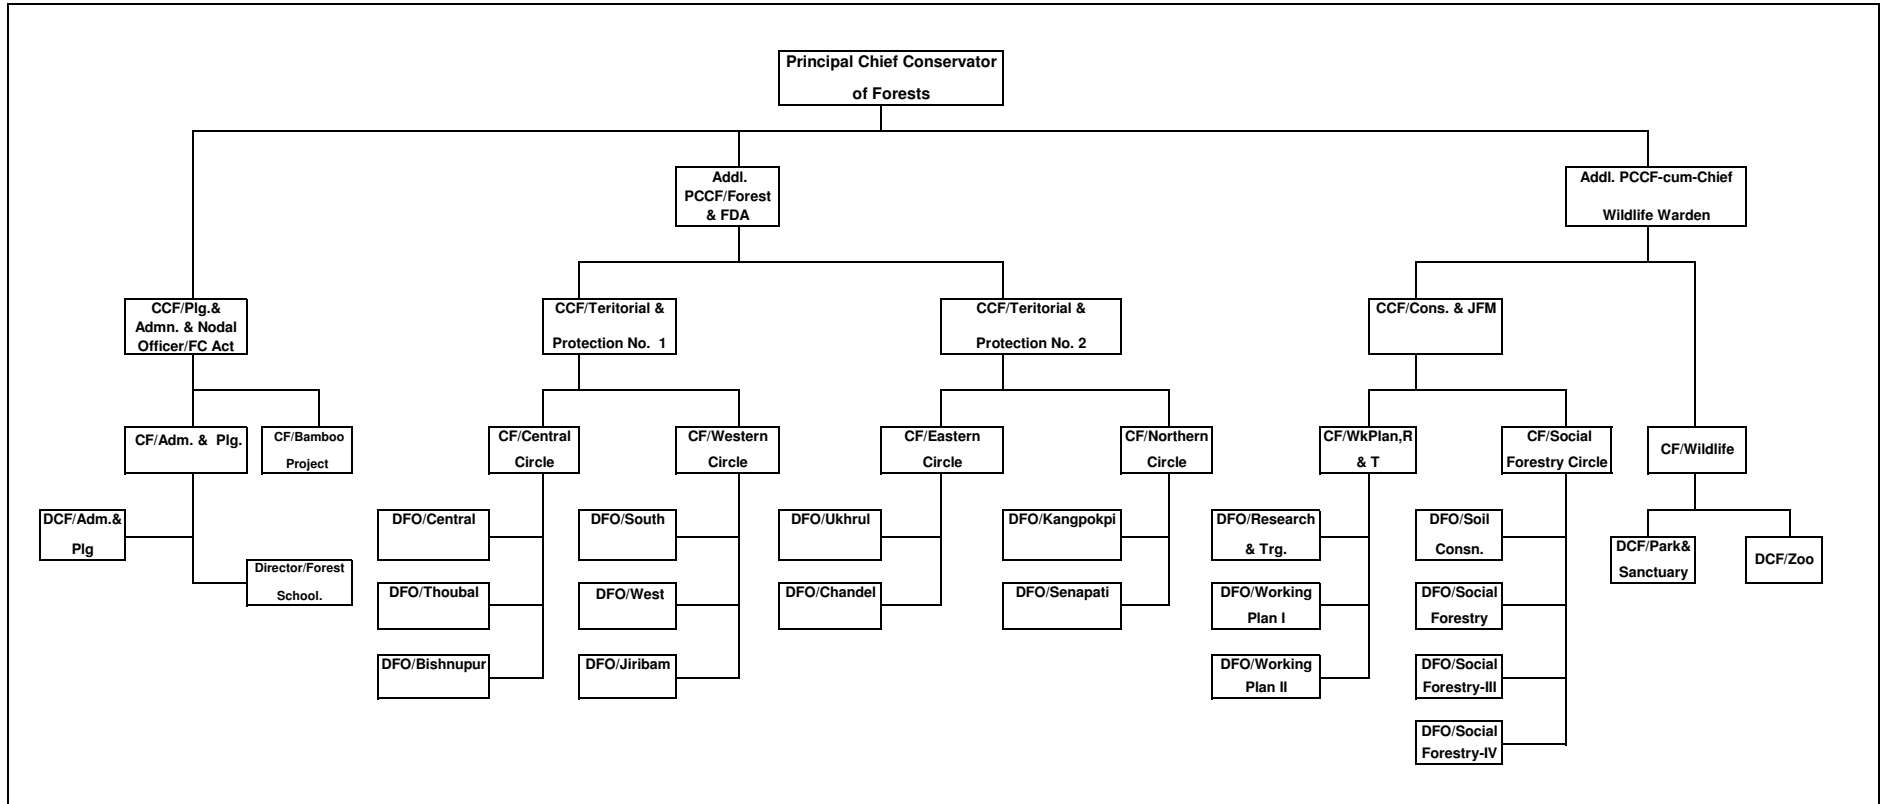

FOREST DEPARTMENT

ORGANISATION CHART AS ON JUNE 2007

NOTE : Territorial Conservators report directly to the Addl. PCCF/Forest & FDA on FDA matters.
 Territorial DFOs report directly to the CF/Wildlife on wildlife matters
 Territorial DFOs report directly to the CF/Bamboo project on bamboo flowering matters